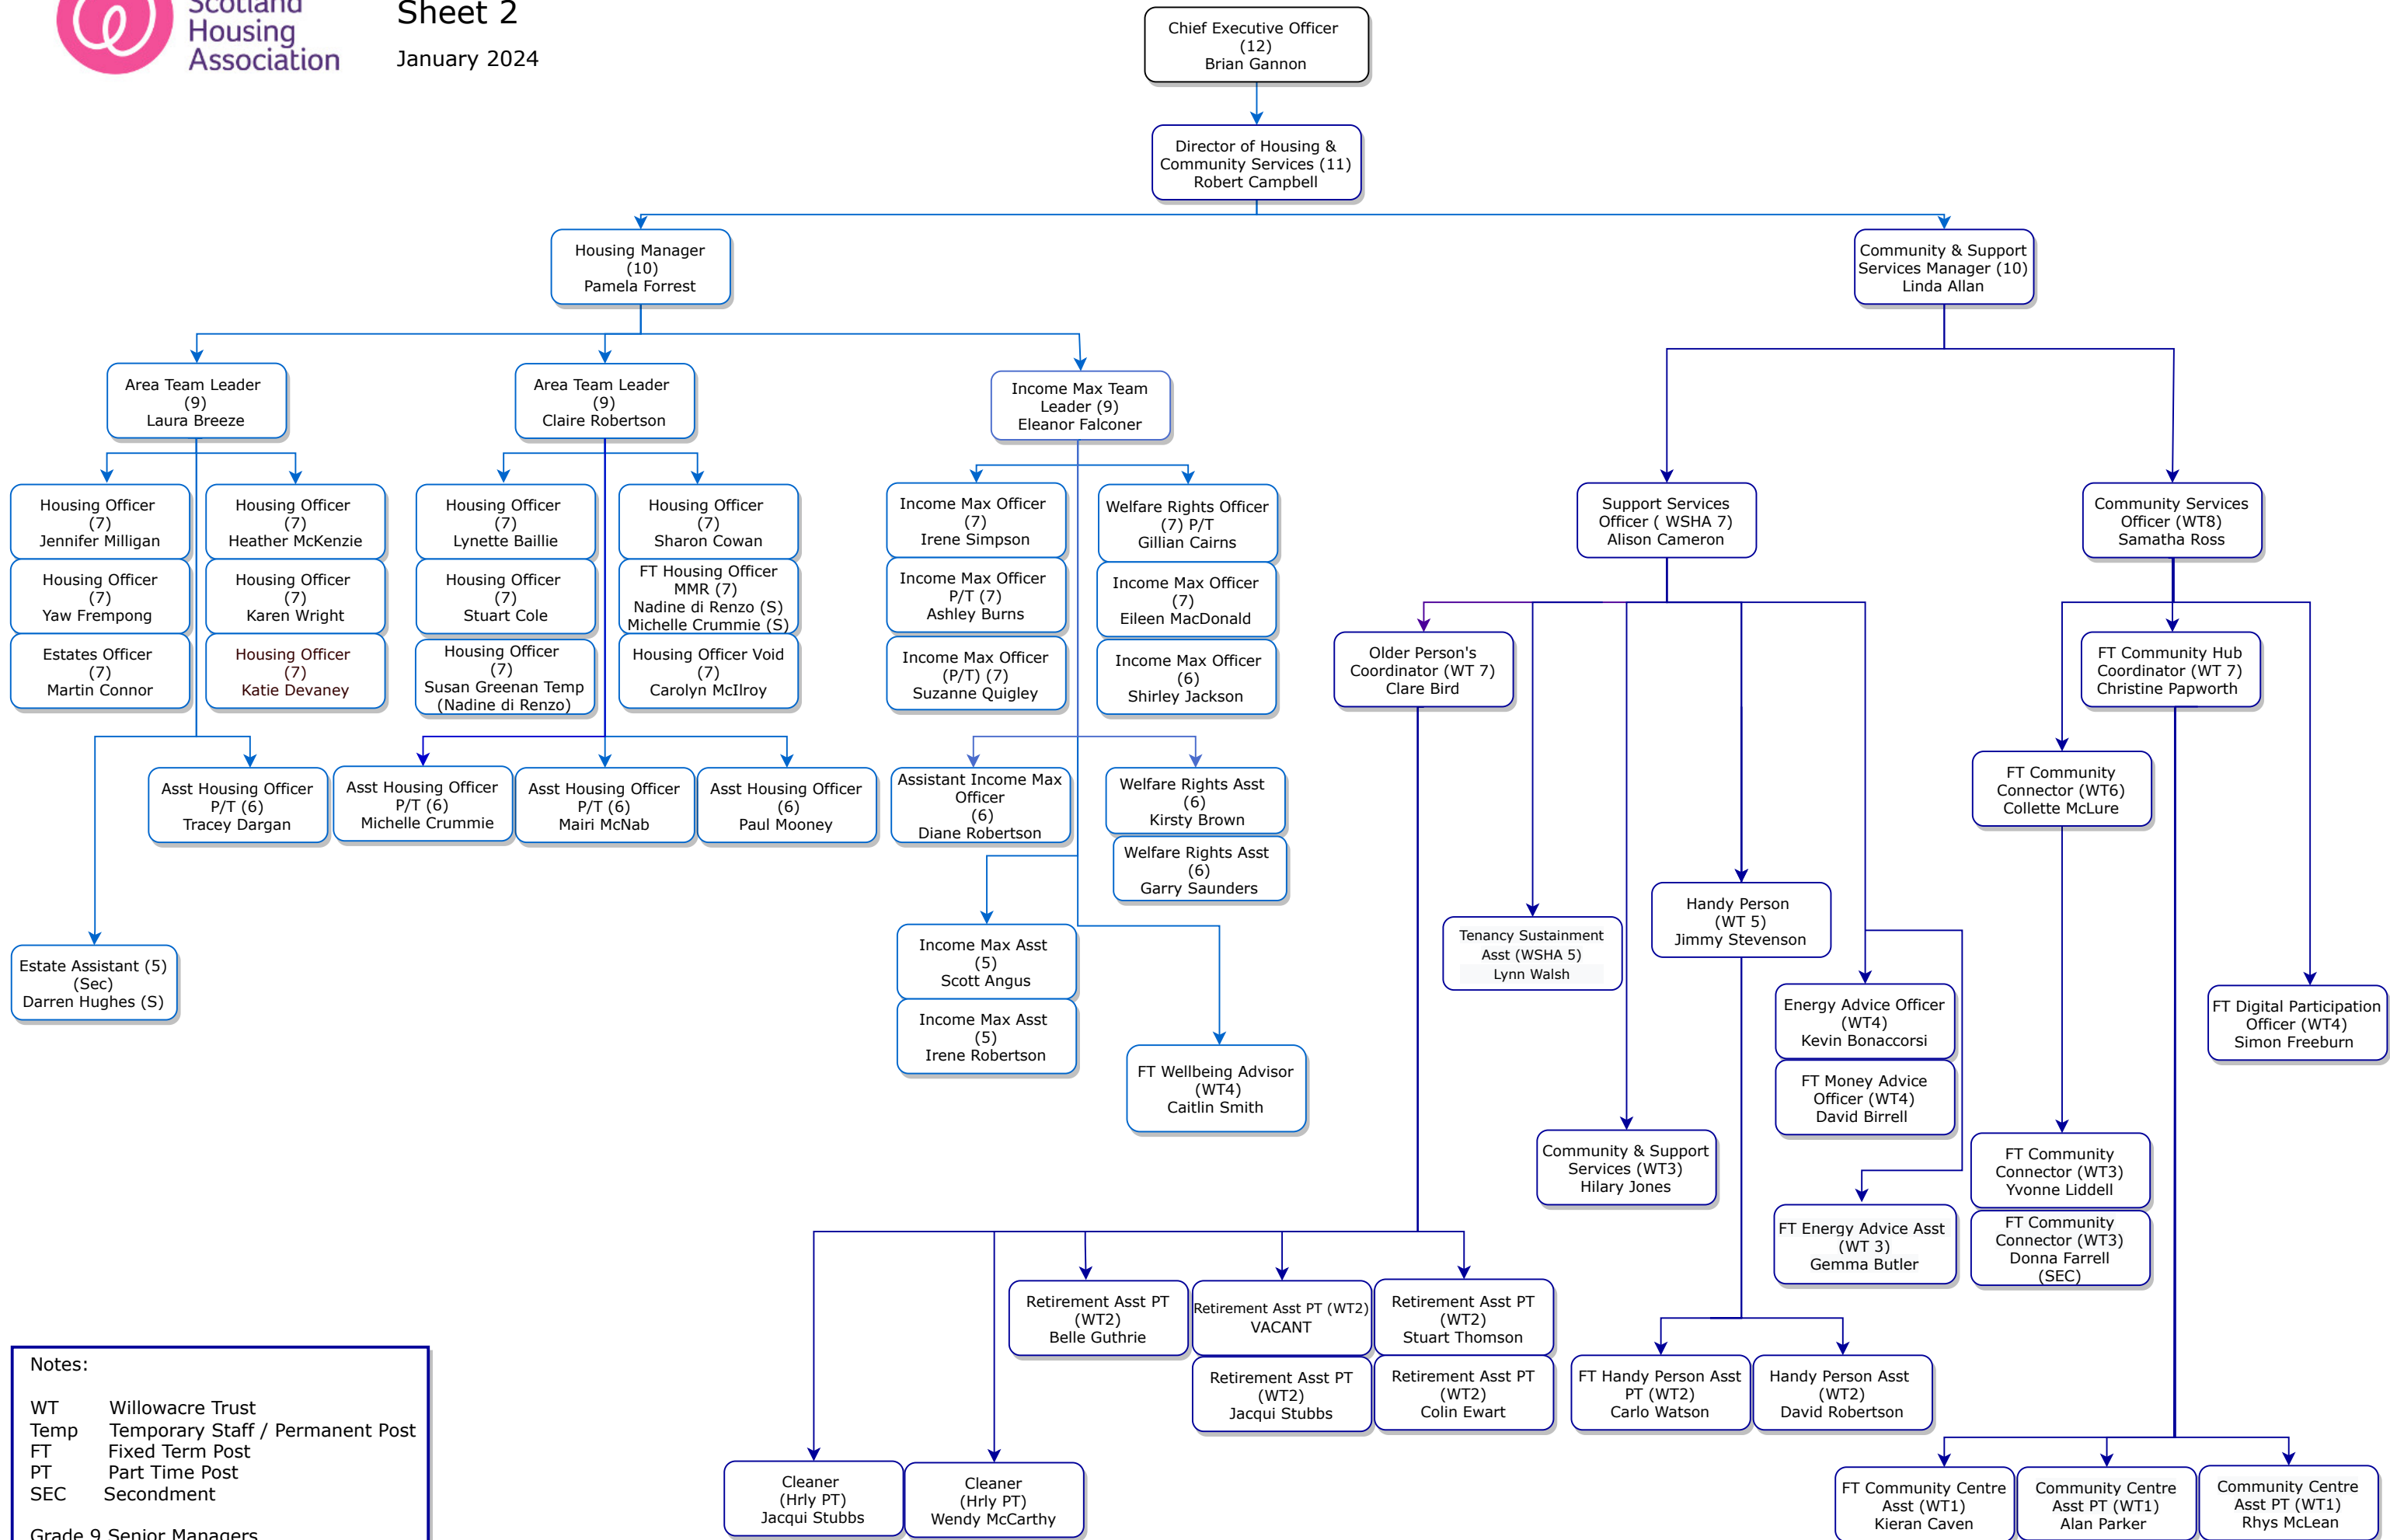

**Notes:**

WT Willowacre Trust  
 Temp Temporary Staff / Permanent Post  
 FT Fixed Term Post  
 PT Part Time Post

Grade 9 Senior Managers  
 SM 1-12 Management  
 SM 13-17 Directors

Notes:

WT Willowacre Trust  
 Temp Temporary Staff / Permanent Post  
 FT Fixed Term Post  
 PT Part Time Post  
 SEC Secondment

Grade 9 Senior Managers  
 SM 1-12 Management  
 SM 13-17 Directors